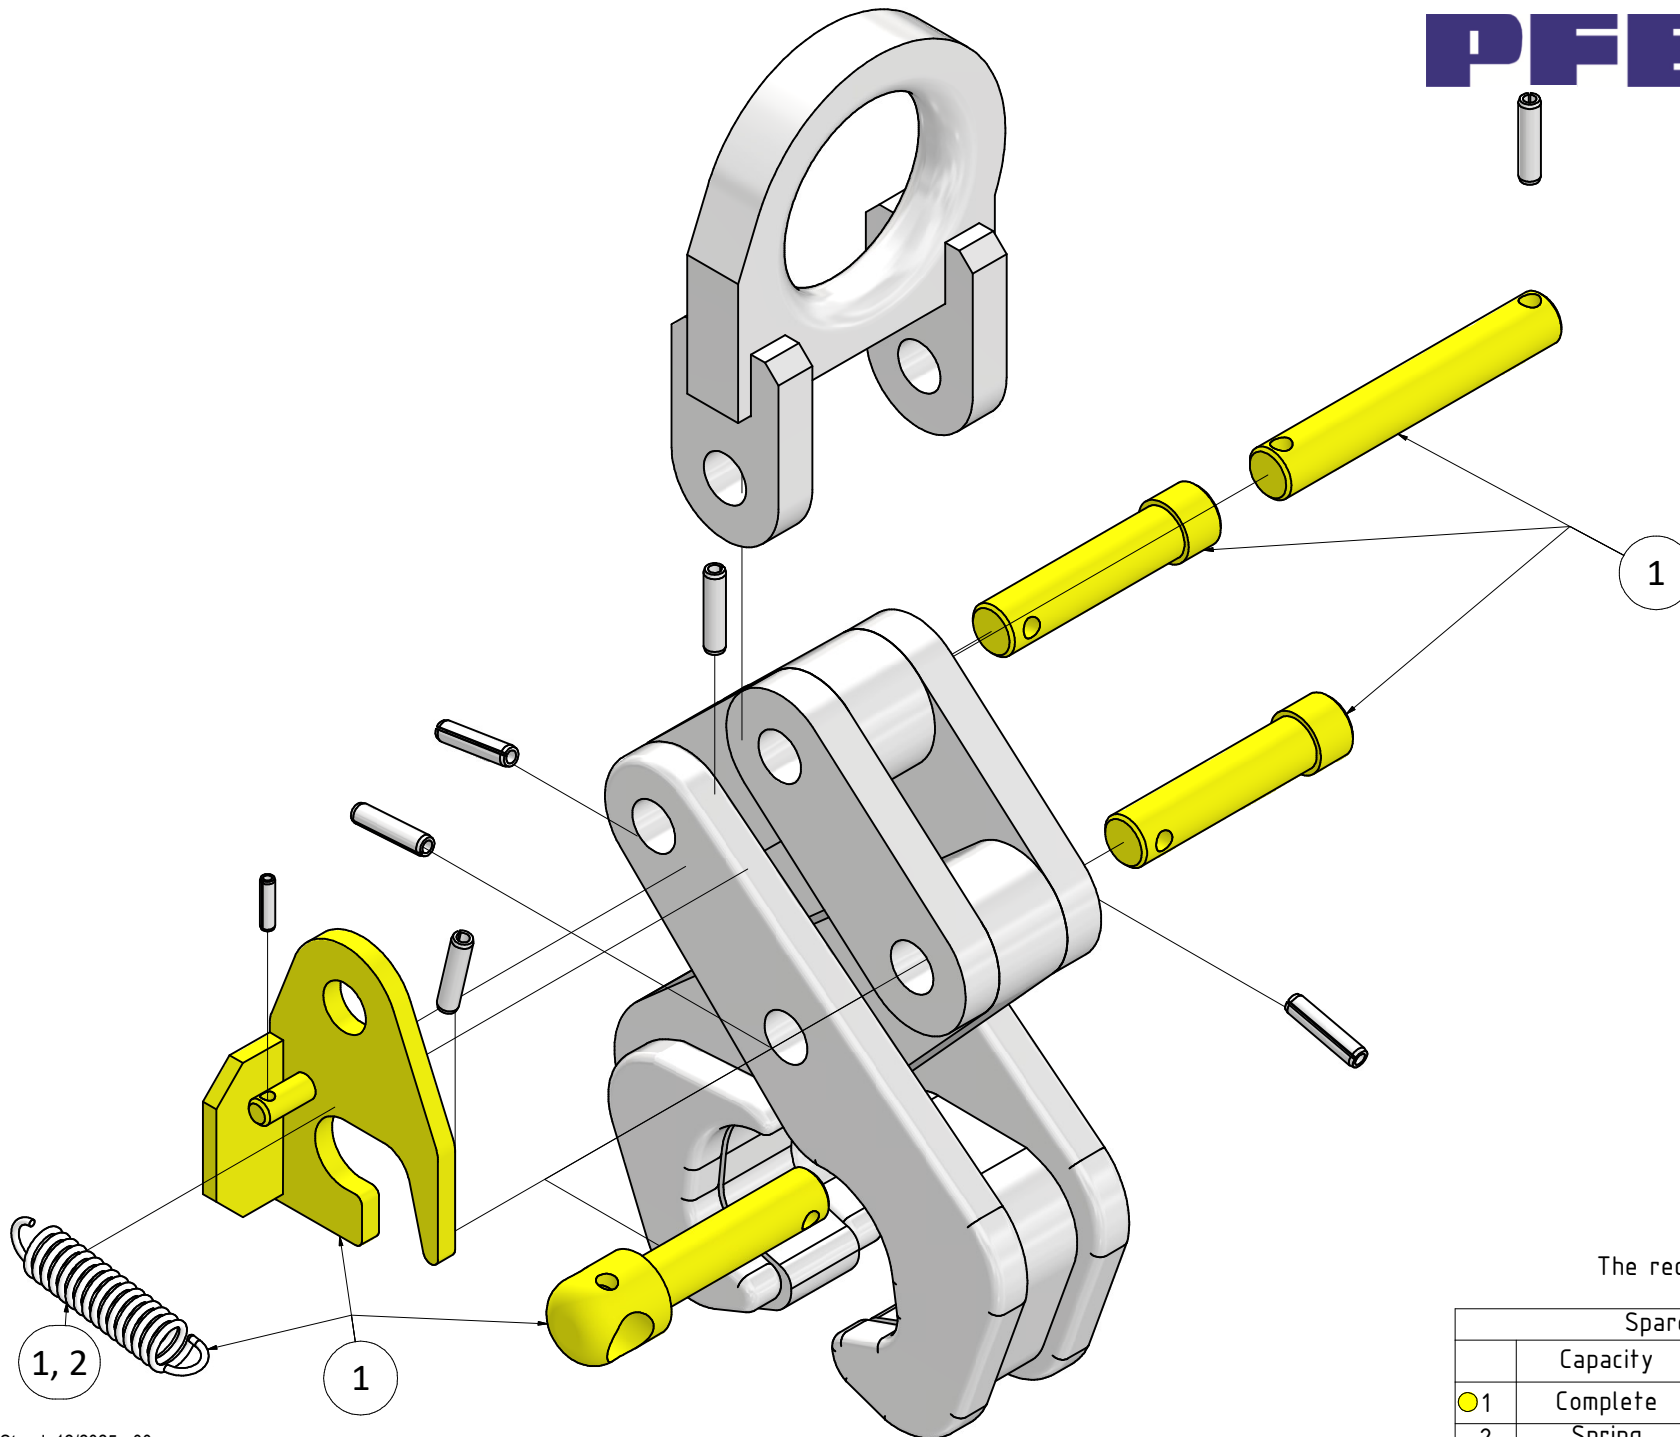

# PFEIFER

The required fasteners are included in each set

Spare Part Set SZ - old design			
	Capacity	2000kg (TL 114052)	4000kg (TL 114062)
1	Complete	186912	186920
2	Spring	114056	114073