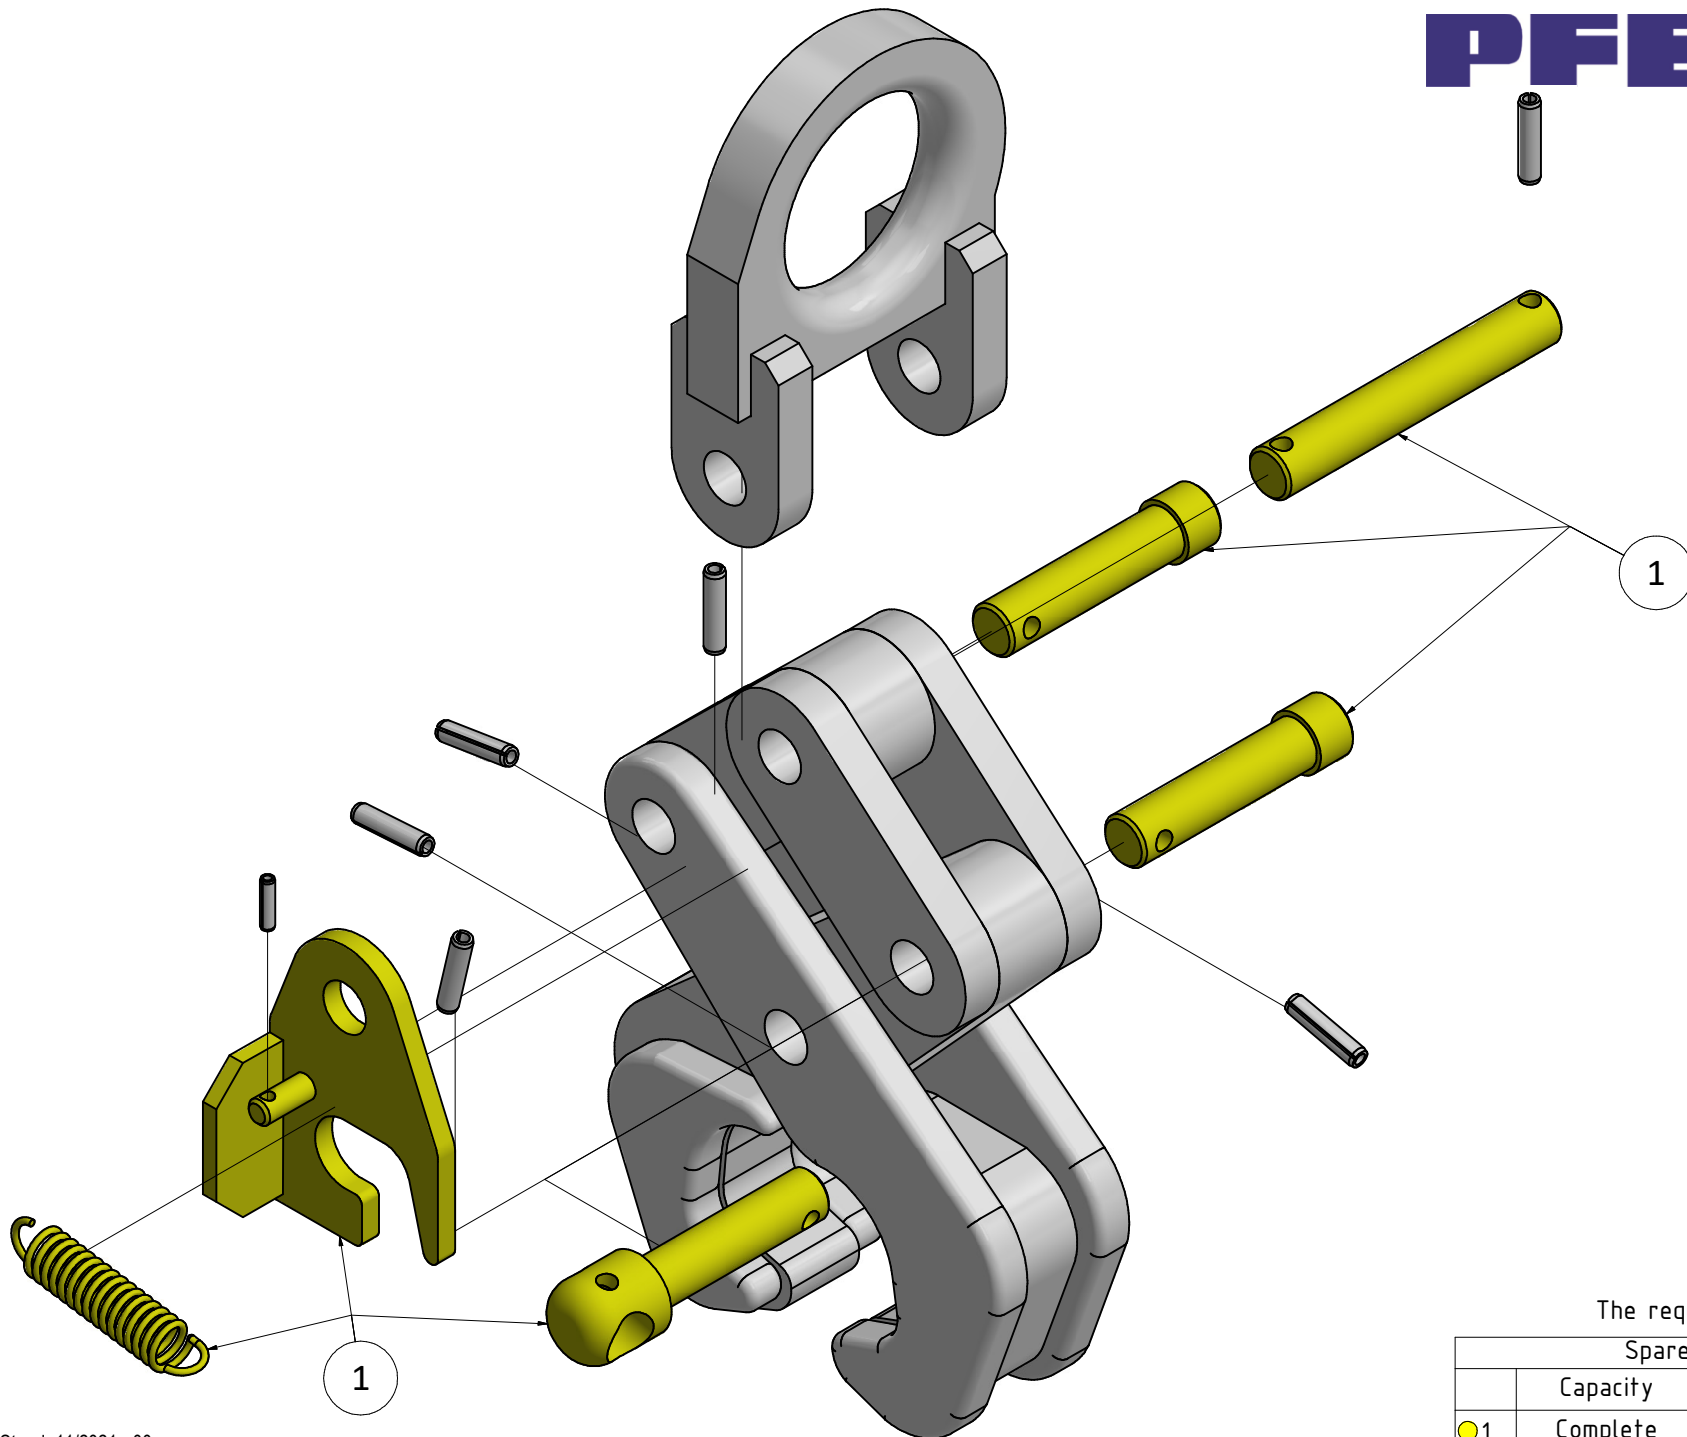

# PFEIFER

The required fasteners are included in each set

Spare Part Set SZ - old design

	Capacity	2000kg (TL 114052)	4000kg (TL 114062)
1	Complete	186912	186920